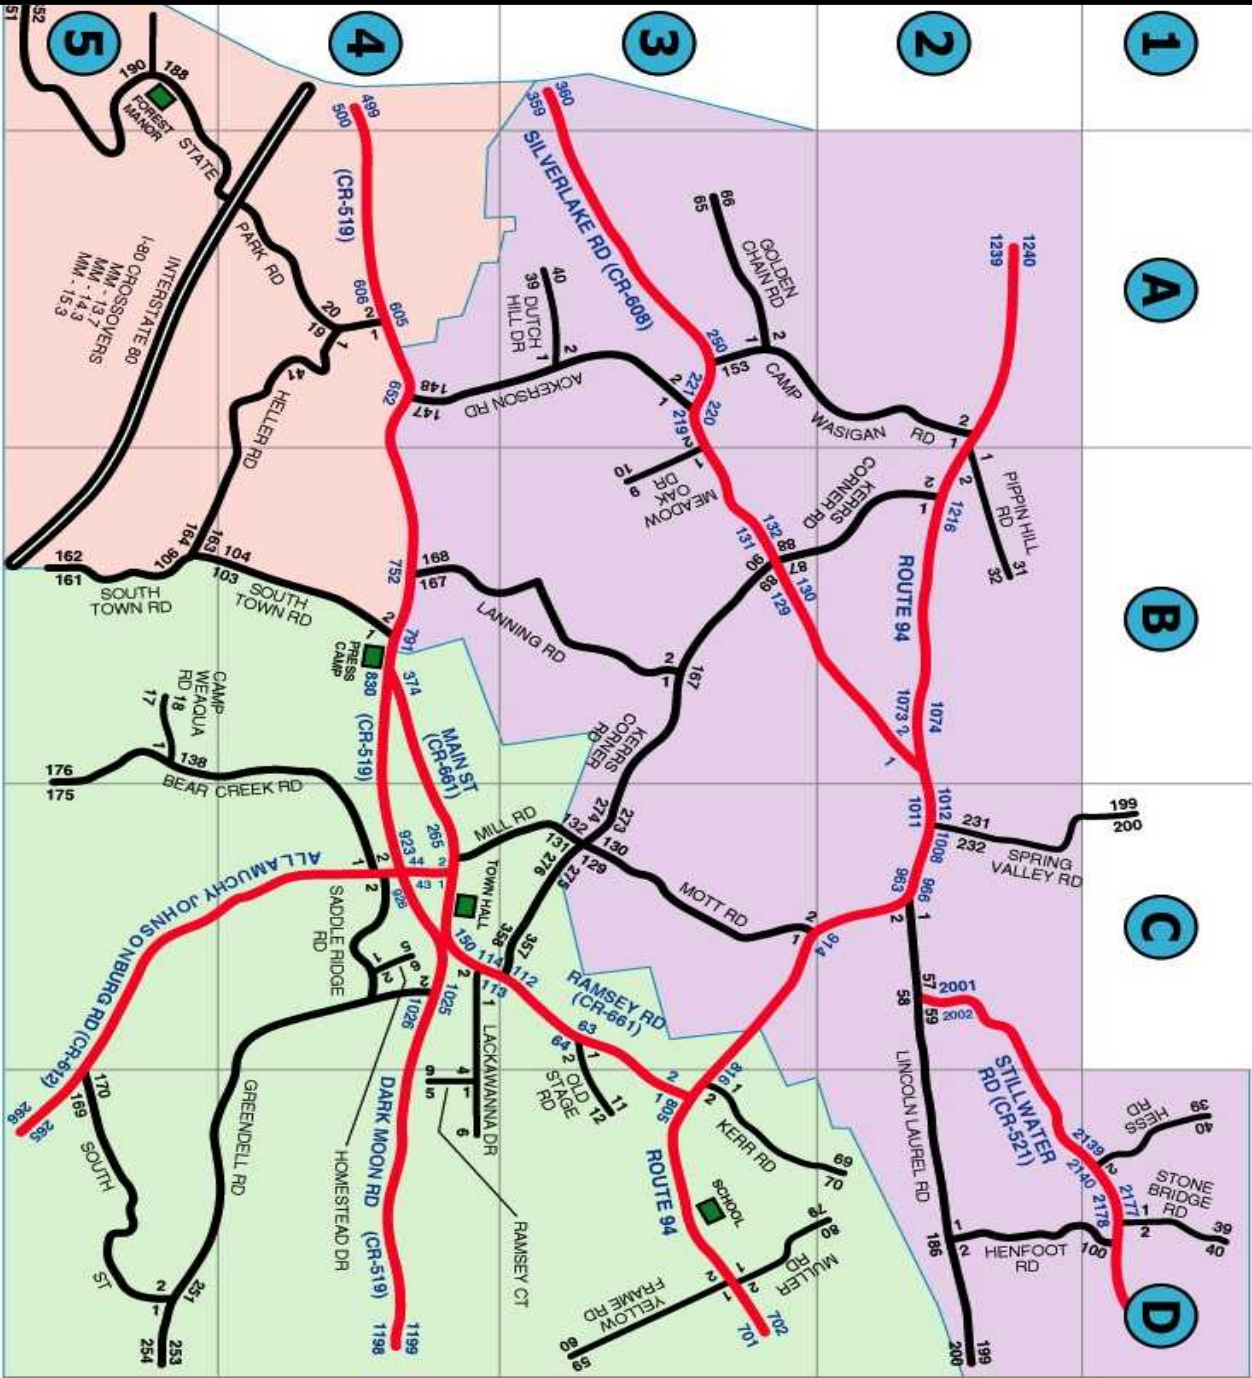

Frelinghuysen Twp.

Call 911 for all emergencies

- New Jersey State Police
- Blairstown Fire Department
- Blairstown Ambulance
- Hope Fire Department
- Green Fire Department
- Allamuchy Green First Aid Squad

- Ackerson Rd A3-4
- Allamuchy Johnsonburg Rd (CR-612) . C4,5
- Bear Creek Rd B4,5-C4
- Camp Wasigan Rd A2,3
- Camp Weaqua Rd B5
- CR-519 ..... A4-B4-C4-D4
- Dark Moon Rd D4
- Dutch Hill Rd A3
- Greendell Rd C4-C5
- Golden Chain Rd A3
- Heller Rd A4-B5
- Henfoot Rd D2
- Hess Rd D1
- Homestead Dr D3
- Kerr Rd D3
- Kerr Corner Rd B2,3-C3
- Lackawanna Dr B3,4
- Lanning Rd B3,4
- Lincoln Laurel Rd C2-D2
- Main St (CR-661) B4-C4
- Meadow Oak Dr A3
- Mill Rd C3,4
- Mott Rd C3
- Muller Rd D1
- Old Stage Rd D3
- Pippin Hill Rd B2
- Ramsey Court D4
- Ramsey Rd (CR-661) C3
- Route 94 ..... A2-B2-C2,3-D3
- Saddle Ridge Rd C4
- Silver Lake Rd (CR-609) A3-B2,3
- South Street D5
- South Town Rd B4,5
- Spring Valley Rd C2
- State Park Rd A4,5
- Stillwater Rd (CR-521) C2-D1,2
- Stone Bridge Rd D1
- Yellow Frame Rd D3

Approved Date: **March 24, 2005**

E.M.C.: _____

Mayor: _____